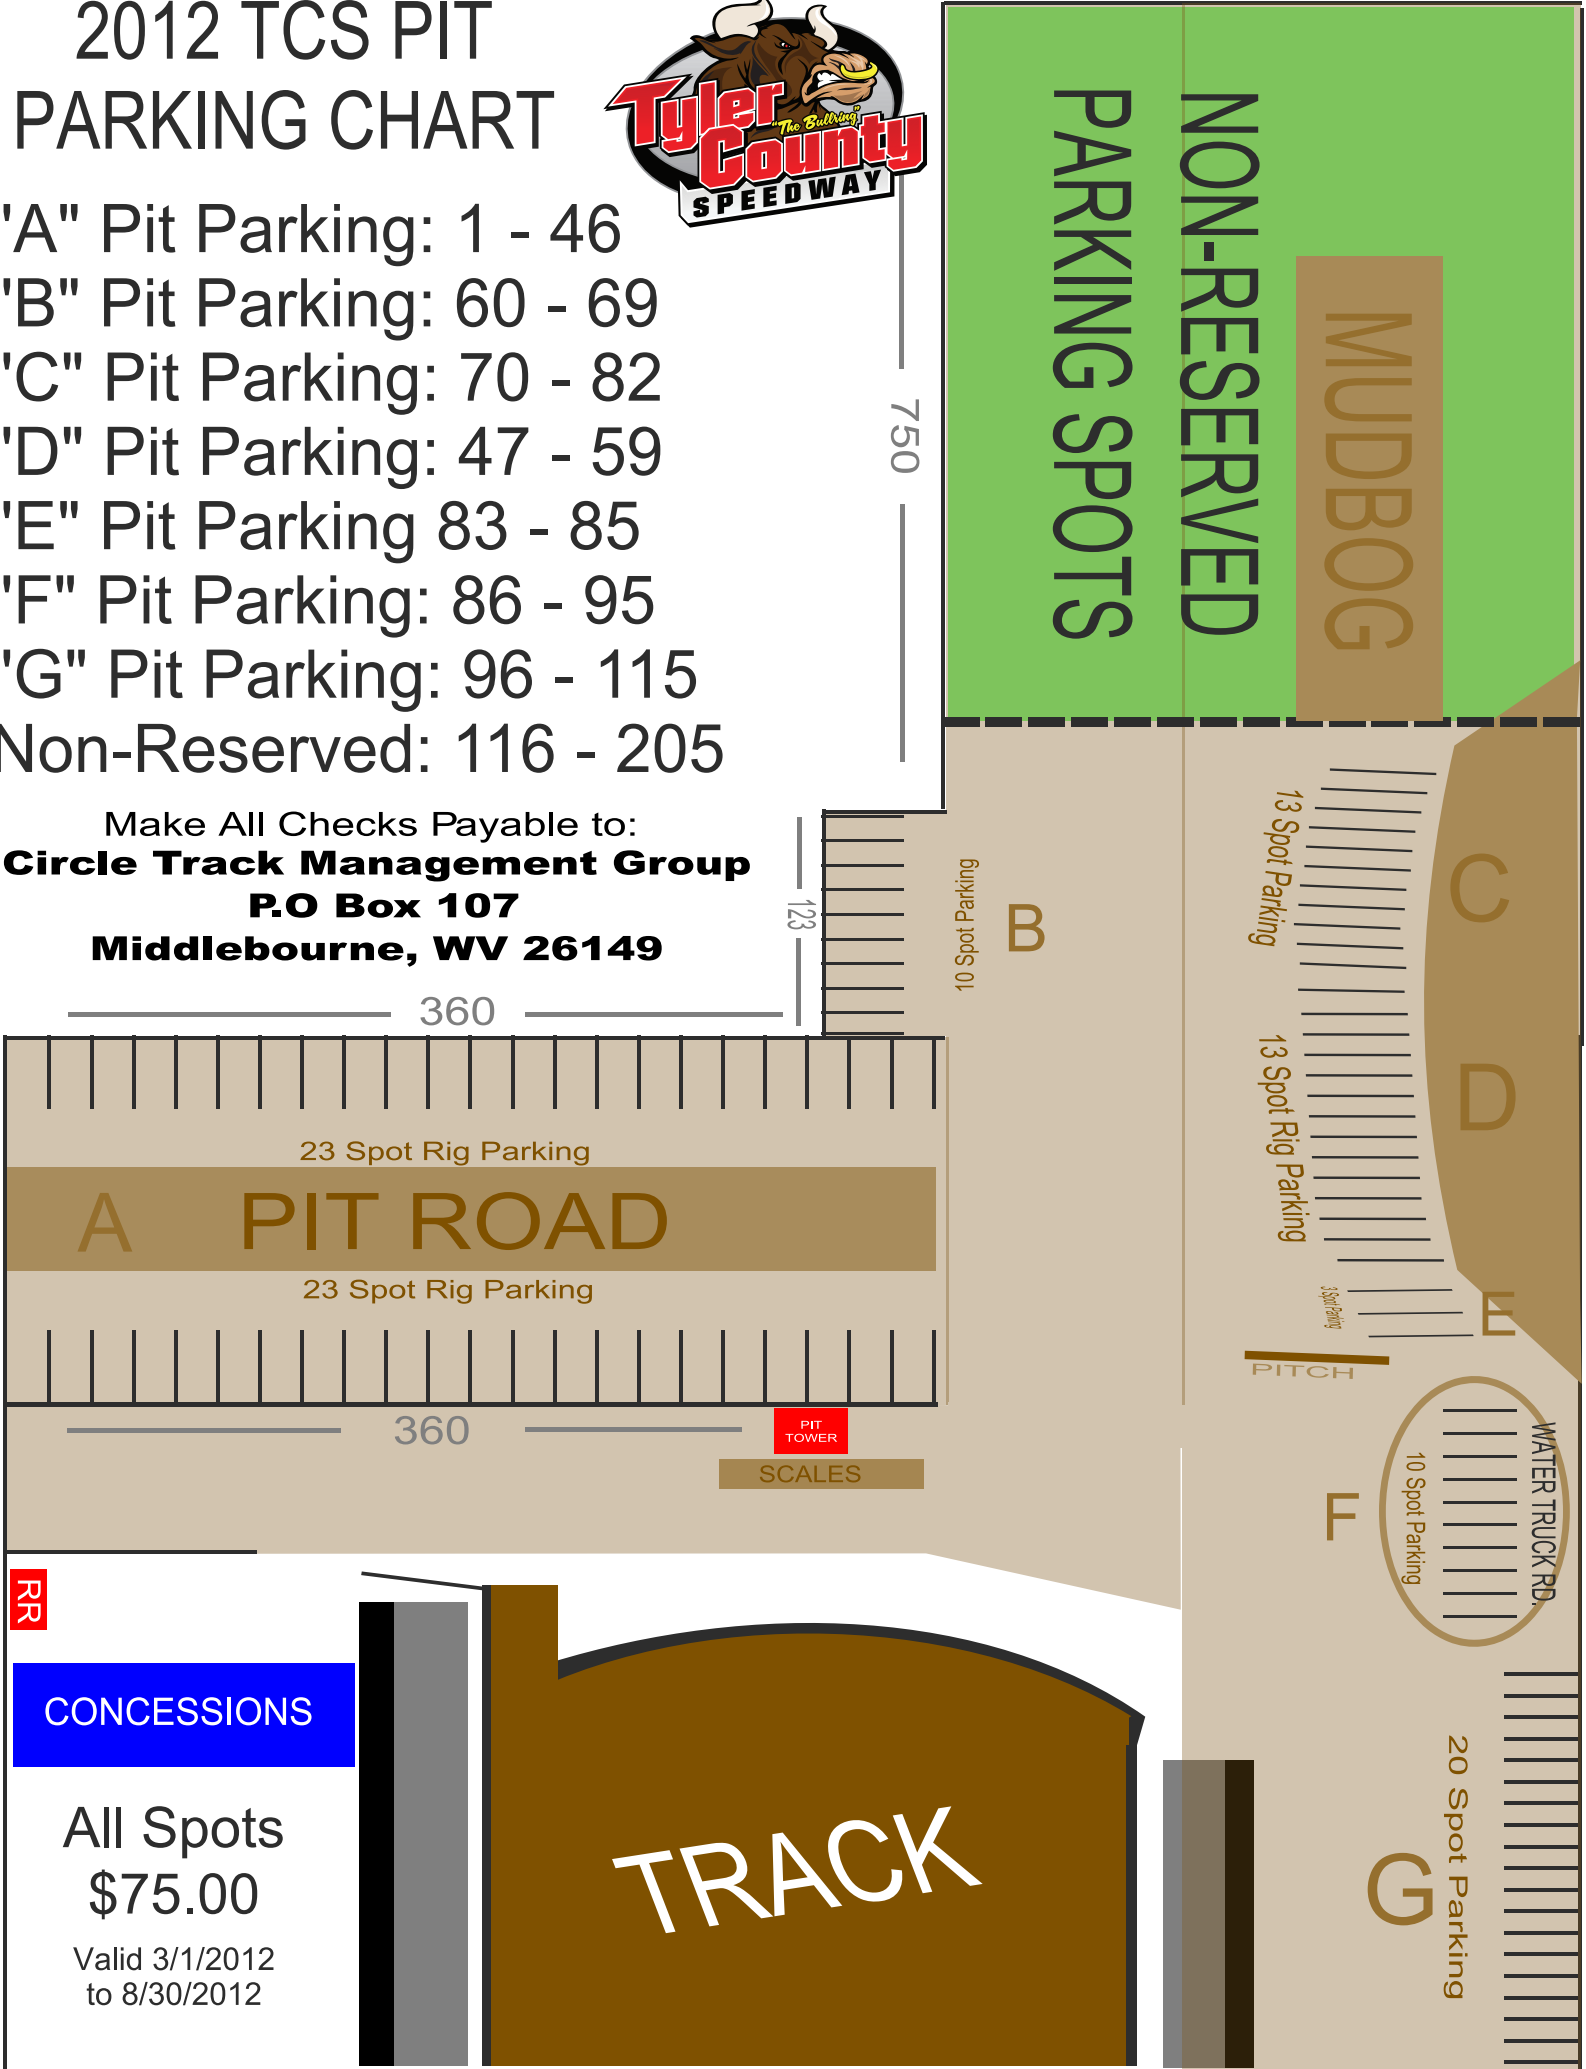

# 2012 TCS PIT PARKING CHART

- "A" Pit Parking: 1 - 46
- "B" Pit Parking: 60 - 69
- "C" Pit Parking: 70 - 82
- "D" Pit Parking: 47 - 59
- "E" Pit Parking: 83 - 85
- "F" Pit Parking: 86 - 95
- "G" Pit Parking: 96 - 115
- Non-Reserved: 116 - 205

Make All Checks Payable to:  
**Circle Track Management Group**  
**P.O. Box 107**  
**Middlebourne, WV 26149**

RR

**CONCESSIONS**

All Spots  
**\$75.00**

Valid 3/1/2012  
 to 8/30/2012

**TRACK**